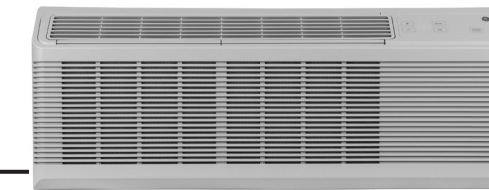

GENERAL ELECTRIC ZONELINE

MODEL	BTU	VOLT	EER	EACH
AZ45E09DAB*	9000	230	12.3	$899
AZ45E12DAB*	11700	230	11.8	$919
AZ45E15DAB*	14600	230	10.6	$999

*Must determine AMP/KWH when ordering for heat application. Power connection required for all zonelines at extra cost.

Kits & Accessories

RAB78B	Steel Wall Sleeve	$129
RAG60	Rear Outside Grill	$59
RAK315P	Zoneline power cord 15 amp	$49
RAK320P	Zoneline power cord 20 amp	$49
RAK330P	Zoneline power cord 30 amp	$49
RAK415D	Zoneline Direct Wire 15 amp	$49
RAK420D	Zoneline Direct Wire 20 amp	$49
RAK430D	Zoneline Direct Wire 30 amp	$49
RAK40	Air Deflector	$45